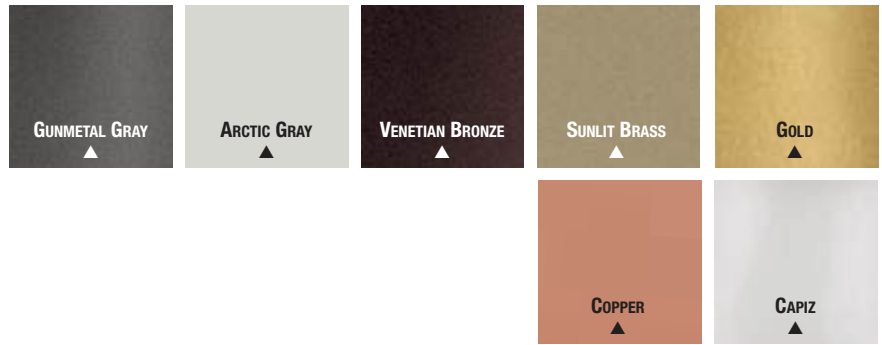

MATTE METALLIC

Matte, metallic sheen giving a high end brushed on effect.

COLOR	SIZE	SPRAY ITEM#	BAR CODE
MATTE METALLIC			
Gunmetal Gray	11 Oz.	353091	020066 454708
Arctic Gray	11 Oz.	365358	020066 486440
Venetian Bronze	11 Oz.	353092	020066 454715
Sunlit Brass	11 Oz.	353093	020066 455026
Gold	11 Oz.	387992	020066 031497
Copper	11 Oz.	365352	020066 486433
Capiz	11 Oz.	371597	020066 495091

SOLID ENAMEL

A classic finish for any application. Superior protection and durability for adding a pop of color to high use items.