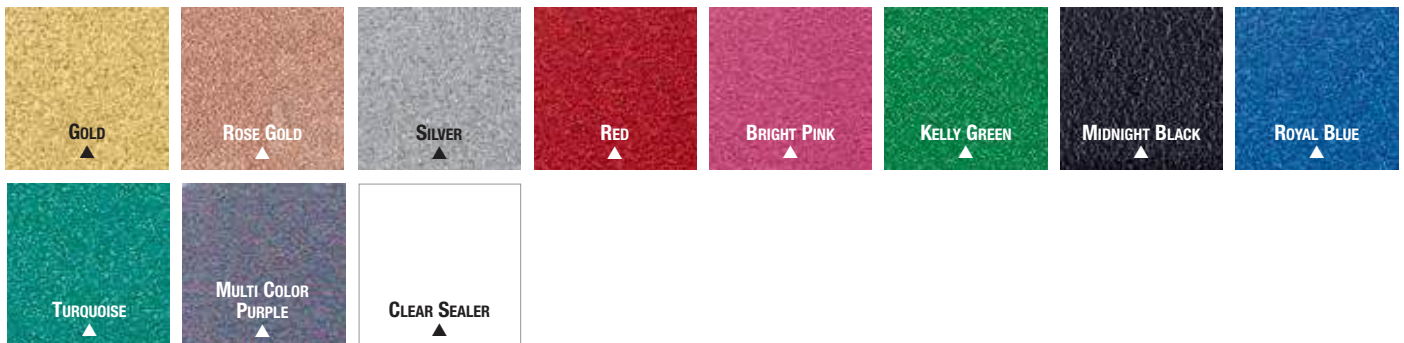

COLOR	SIZE	ITEM#	BAR CODE
GLITTER			
Gold	10.25 Oz.	267689	020066 223441
Rose Gold	10.25 Oz.	344697	020066 437398
Silver	10.25 Oz.	267734	020066 223434
Red	10.25 Oz.	268045	020066 223762
Bright Pink	10.25 Oz.	276287	020066 238988

COLOR	SIZE	ITEM#	BAR CODE
Kelly Green	10.25 Oz.	277781	020066 242640
Midnight Black	10.25 Oz.	299424	020066 317751
Royal Blue	10.25 Oz.	299425	020066 317768
Turquoise	10.25 Oz.	302573	020066 324803
Multi Color Purple	10.25 Oz.	278073	020066 242978
Clear Sealer	10.25 Oz.	267736	020066 223458

▲ Spray ■ 1/2 Pint + Pint ● Quart ◆ Gallon