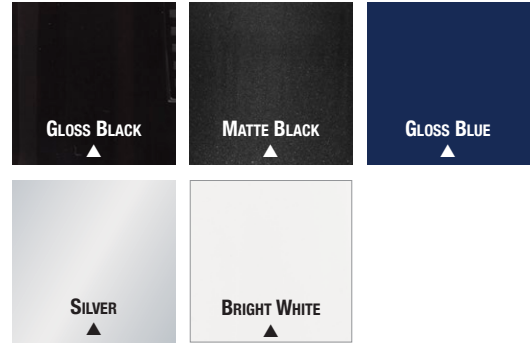

UNIVERSAL TOUCH-UP

Enjoy a good-as-new finish with matching spray & markers.

UNIVERSAL TOUCH-UP AEROSOLS

- 2-in-1 Paint & Primer.*
- Repairs and seals surface scratches.
- Bonds to metal and plastic.
- Any-Angle Spray with Comfort Tip.
- Matches popular Universal Scratch & Chip Repair Markers.

*Specially formulated to provide the benefits of a paint and a primer in one product. See instructions where multiple coats may be necessary.

COLOR	SIZE	SPRAY ITEM#	BAR CODE
TOUCH-UP AEROSOLS			
Gloss Black	11 Oz.	292320	020066 307752
Matte Black	11 Oz.	363390	020066 482244
Gloss Blue	11 Oz.	362919	020066 480646
Silver	11 Oz.	292326	020066 307813
Bright White	11 Oz.	292325	020066 307806

FAST FIX MARKERS

- Matches OEM finishes.
- Brush and marker in one make it easy to fix nicks and scratches.
- Non-clogging tip.
- Flexible bottle allows for controlled paint flow.

COLOR	SIZE	MARKER ITEM#	BAR CODE
FAST FIX MARKERS			
Black	0.5 Oz.	286486	020066 278212
Flat Black	0.5 Oz.	286485	020066 278205
Metallic Black	0.5 Oz.	286487	020066 278328
Gray	0.5 Oz.	286493	020066 278366
Dark Silver	0.5 Oz.	286481	020066 278168
Silver	0.5 Oz.	286480	020066 278151
Off White	0.5 Oz.	286482	020066 278175
Cool White	0.5 Oz.	286483	020066 278182
Bright White	0.5 Oz.	286484	020066 278199
Red	0.5 Oz.	286492	020066 278359
Dark Red	0.5 Oz.	286490	020066 278342
Champagne	0.5 Oz.	286489	020066 278335
Clear	0.5 Oz.	286494	020066 278373