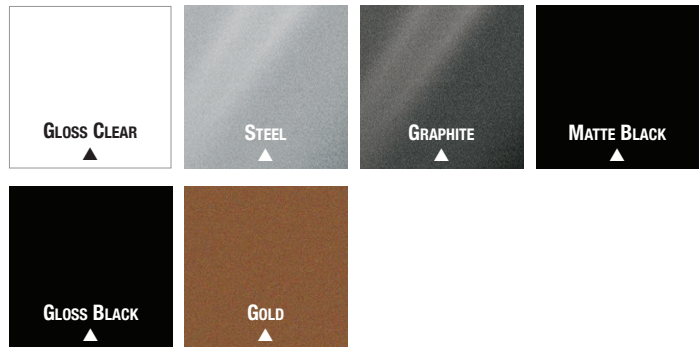

COLOR	SIZE	SPRAY ITEM#	BAR CODE
HIGH HEAT			
Flat Red	12 Oz.	248908	020066 186838
Flat Aluminum	12 Oz.	248904	020066 186302
Flat Black	12 Oz.	248903	020066 186296
Flat White	12 Oz.	254858	020066 198954
Clear	11 Oz.	260771	020066 209070

Shown in Caliper Red

Unique solutions to customize and restore automotive projects.

HIGH PERFORMANCE WHEEL

- Fade resistant.
- Brilliant weather-resistant finish.
- Use on plastic hubcaps and wheels made of aluminum or steel.
- Any-Angle Spray with Comfort Tip.
- Stops Rust® formula.
- Apply Clear over Rust-Oleum High Performance Wheel Coatings to provide a high gloss, protective finish.